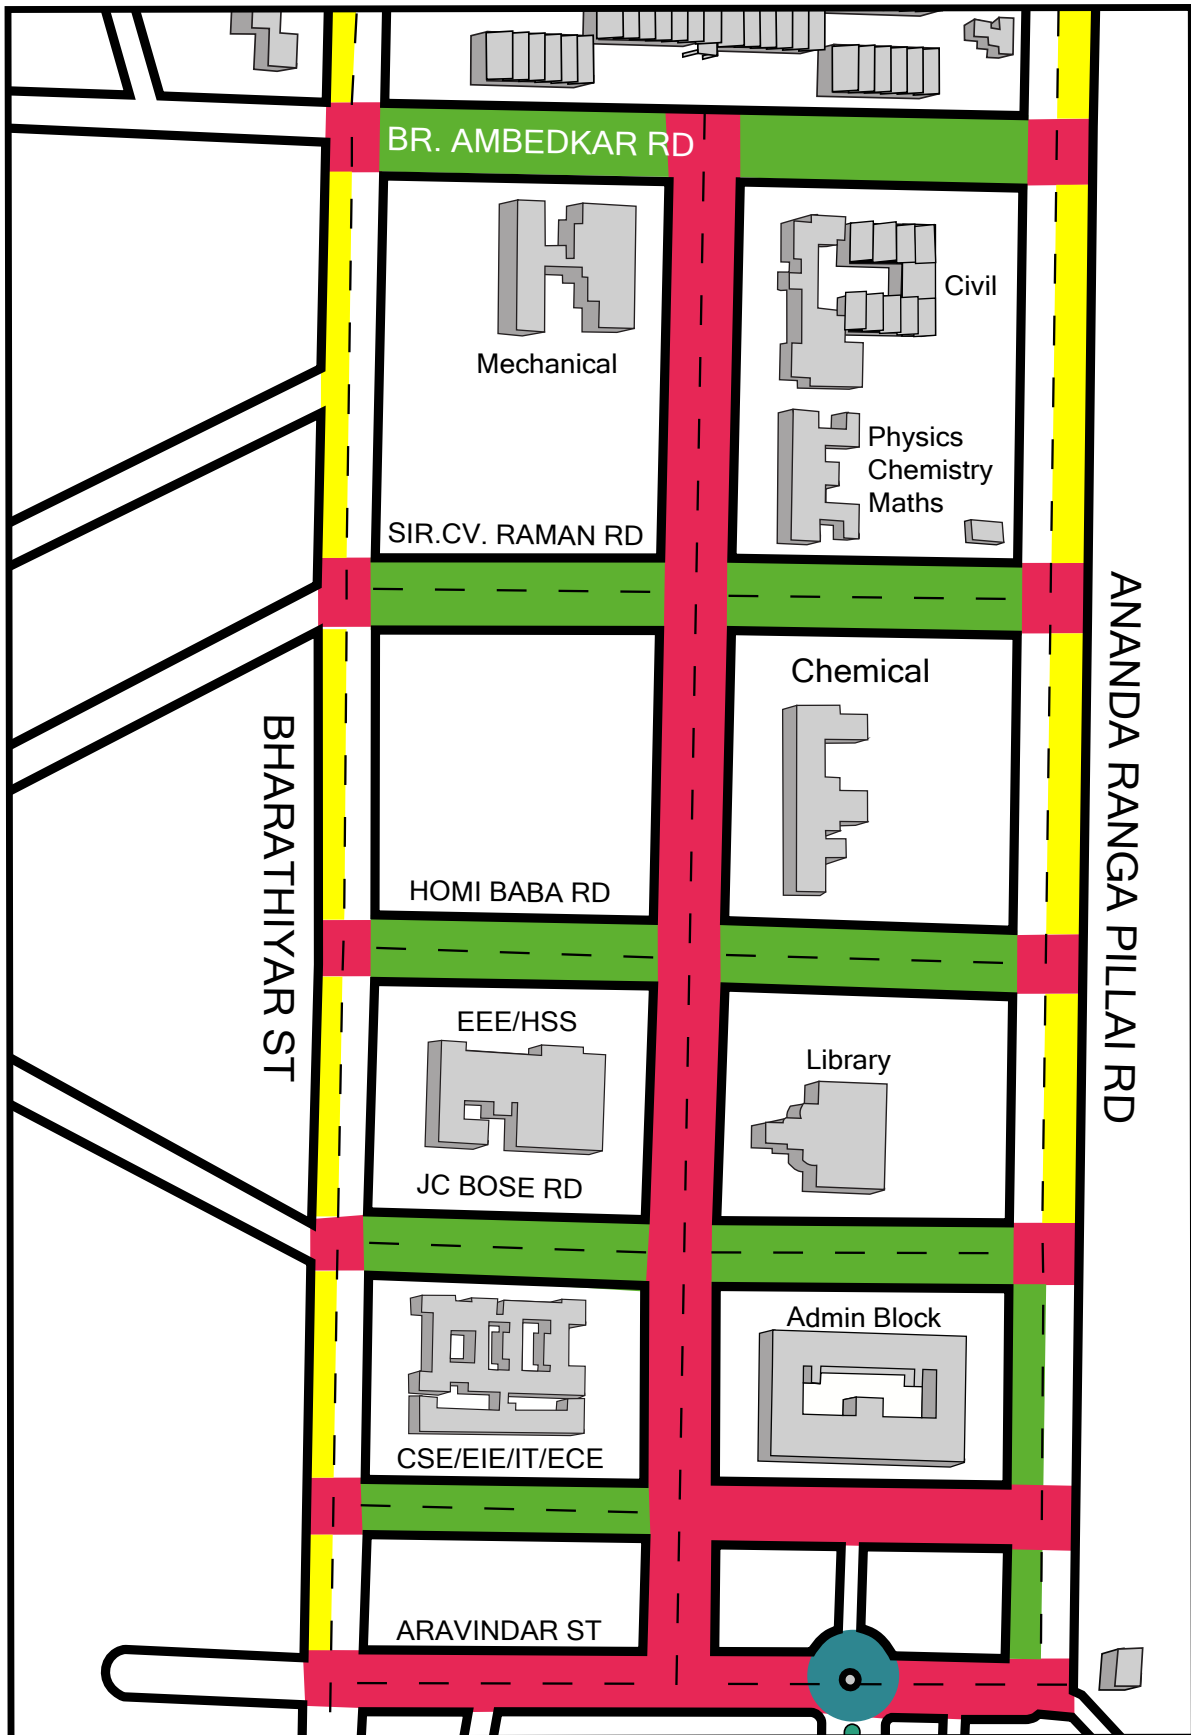

PUDUCHERRY TECHNOLOGICAL UNIVERSITY

PUDUCHERRY - 605 014

PARKING GUIDE MAP

- No Parking
- Staff Parking
- Student Parking