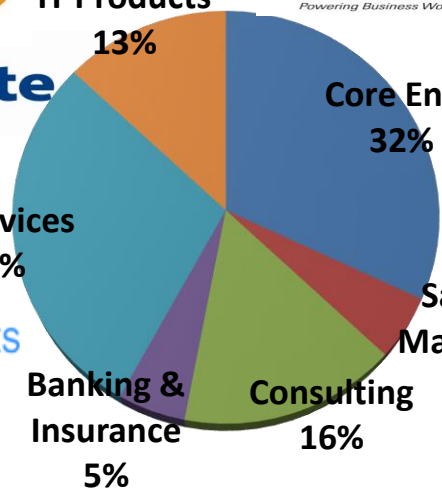

Pondicherry Engineering College

Training and Placement Centre

2019 CAMPUS PLACEMENT STATISTICS

Total Offers 373

Total Students 314

Total Companies 51

Average CTC 4.0 Lakhs

119%
Placements

₹10 LPA
Highest Package

NOKIA

HCL

UNISYS

accenture

Deloitte

TATA CONSULTANCY SERVICES

IT Products